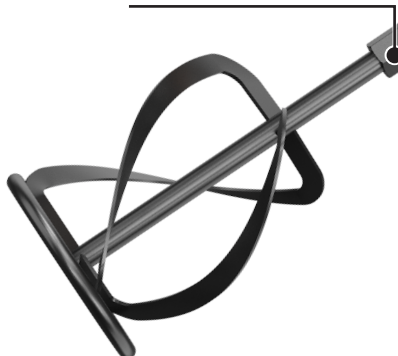

2 Speed Setting with no load speed and softstart: 0-450 / 0-720rpm

*Run time is dependant on material being mixed.

Material: Paint	Adhesives	Concrete
Working Time: 40 minutes	30 minutes	16 minutes