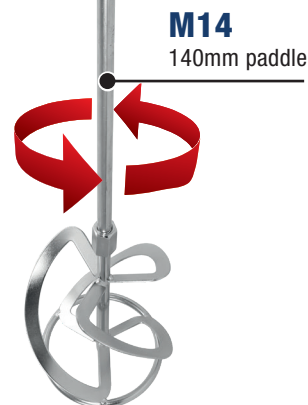

## MIX1400 MIXER 230V / 110V

### MIX1400 / MIX1400IND

The Vitrex 1400W Twin Geared Mixer for more efficient mixing of cement, plaster, grout and adhesives, fillers, paint plus other mortars for construction. 1400mm Mixing Paddle with M14 internal fitting. Electronically controlled variable speed with lockable speed control for continuous operation. Supplied in a storage case for ease of transportation

**FOR MIXING CEMENT, PLASTER, GROUT & ADHESIVES, FILLERS, PAINT, PLUS OTHER MORTARS FOR CONSTRUCTION**

Specifications	MIX1400	MIX1400IND
Power Supply	230V 50Hz	110V 50Hz
Motor	1400W Hi-Torque	1400W Hi-Torque
RPM (no load)	0 - 460 / 0-700rpm	0 - 460 / 0-700rpm
Gears	2	2
Mixing Paddle Diameter	140mm	140mm
Weight	5.3kg	5.3kg