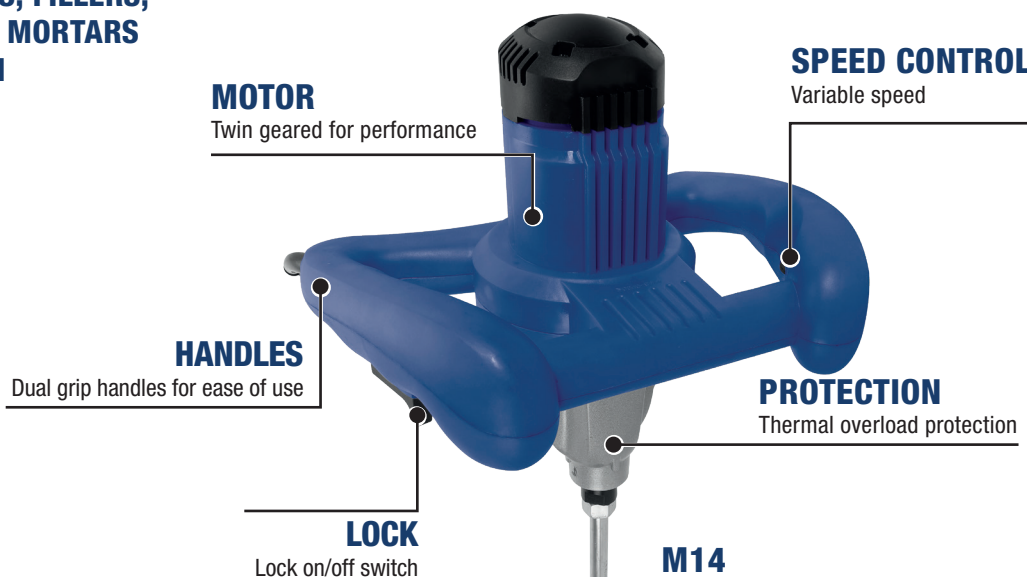

## MIX1400 MIXER 230V / 110V

### MIX1400 / MIX1400IND

The Vitrex 1400W Twin Geared Mixer for more efficient mixing of cement, plaster, grout and adhesives, fillers, paint plus other mortars for construction. 1400mm Mixing Paddle with M14 internal fitting. Electronically controlled variable speed with lockable speed control for continuous operation. Supplied in a storage case for ease of transportation

**FOR MIXING CEMENT, PLASTER, GROUT & ADHESIVES, FILLERS, PAINT, PLUS OTHER MORTARS FOR CONSTRUCTION**

Specifications	MIX1400	MIX1400IND
Power Supply	230V 50Hz	110V 50Hz
Motor	1400W Hi-Torque	1400W Hi-Torque
RPM (no load)	0 - 460 / 0-700rpm	0 - 460 / 0-700rpm
Gears	2	2
Mixing Paddle Diameter	140mm	140mm
Weight	5.3kg	5.3kg