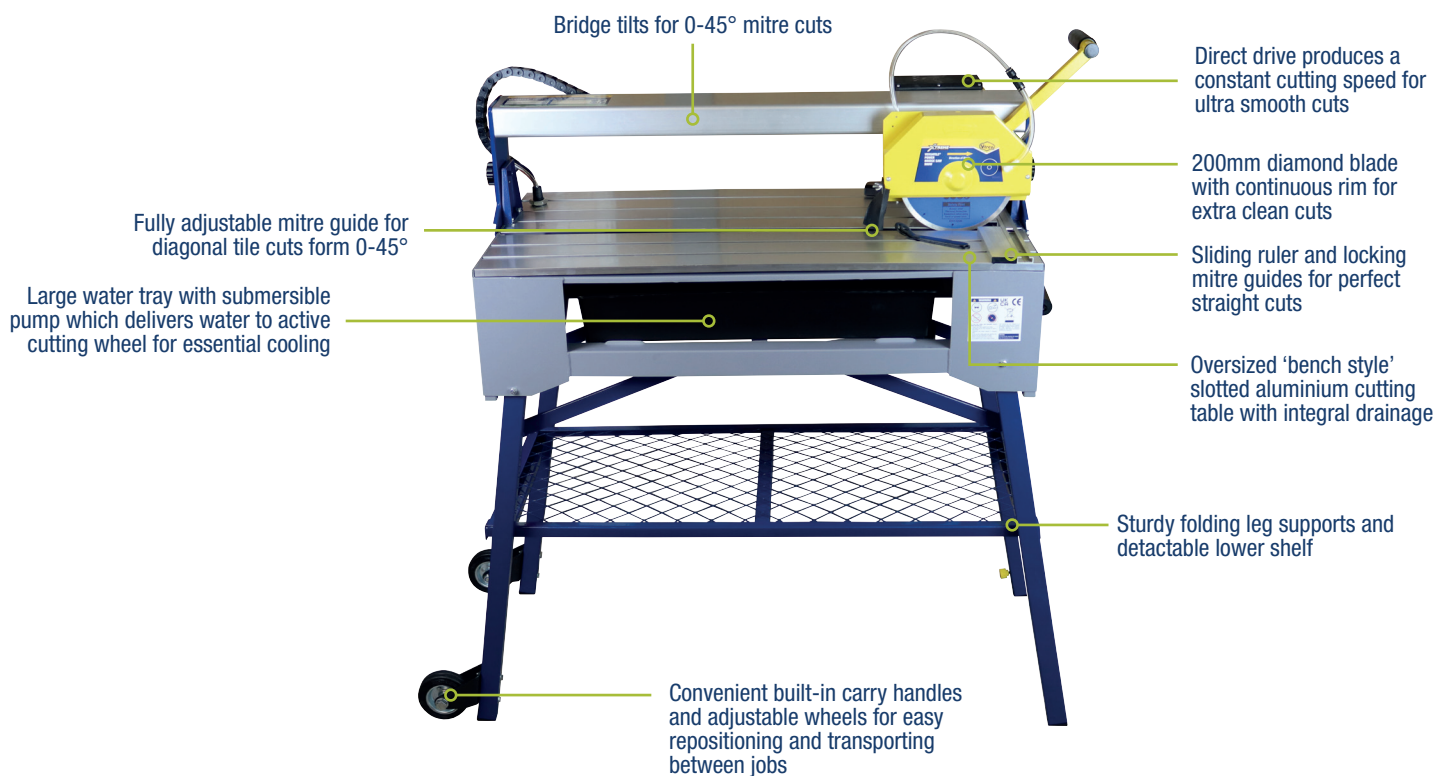

PRO VERSATILE® 900W BRIDGE SAW

BRS001

The Pro Versatile 900W Bridge Saw has been introduced to the Xtreme range of products. This Bridge Saw includes a 200mm diamond blade with continuous rim for extra clean cuts and is perfect for cutting large format porcelain, ceramic and natural stone wall and floor tiles up to 650mm. Featuring convenient built-in carry handles, adjustable wheels for easy repositioning and transporting between jobs, sturdy folding leg supports and detachable lower shelf.

Power Supply	230/240V 50Hz
Motor	Hi-Torque Geared Motor 900W
RPM (no load)	2950
Bore	25.4mm
Blade Size	200mm
Max. Depth of Cut (with new blade)	35mm
Max. Cut Size Straight	650mm
Mitre Cut Size Diagonal	460mm
Max. Sound Level	110 dB(A)