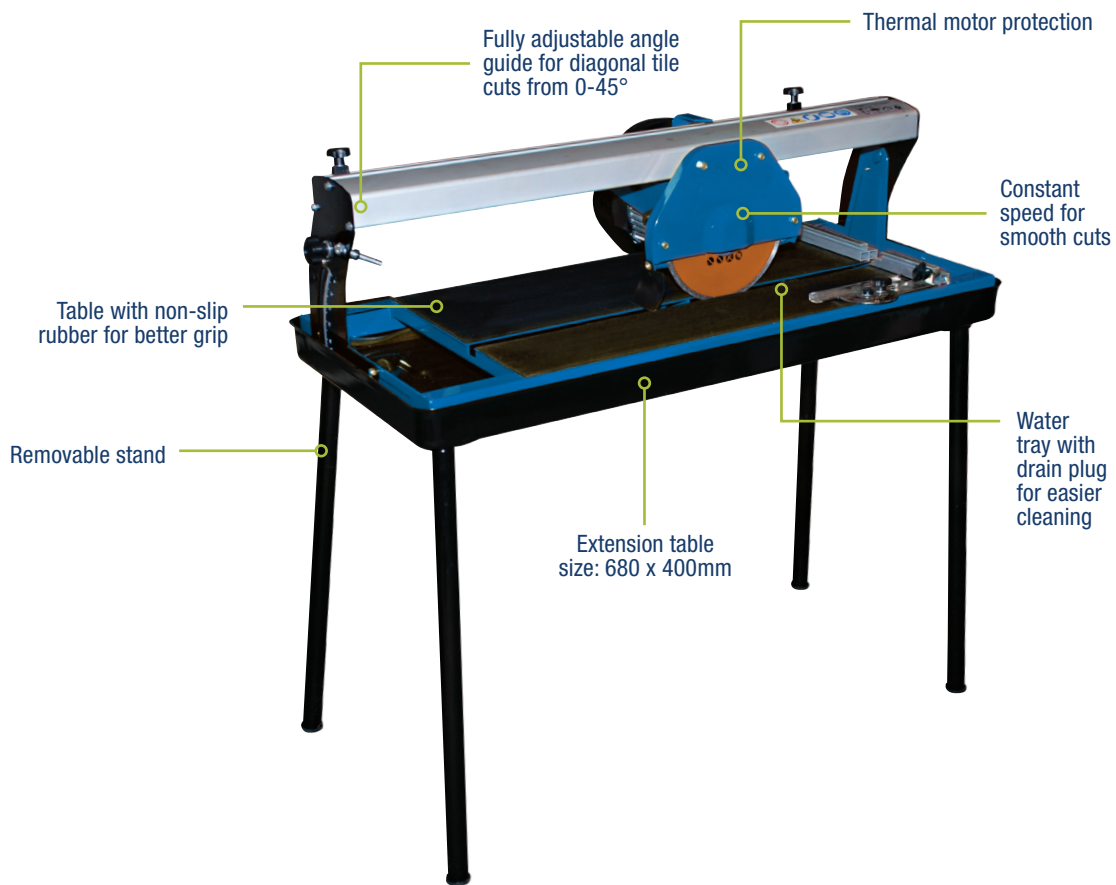

BRIDGE SAW | 800W

103620

The Vitrex Power Pro 800 Bridge Saw is equipped with a super quiet induction motor and produces a direct drive constant cutting speed for ultra-smooth cuts. Cuts tiles up to 720mm straight, 510mm diagonally and 35mm thick.

Power Supply	230V 50Hz
RPM (no load)	2950
Bore	22.2mm
Blade Size	200mm
Max. Depth of Cut (with new blade)	35mm
Max. Cut Size Straight	620mm
Mitre Cut Size Diagonal	440mm
Max. Sound Level	84.2 dB(A)

FOR MORE INFORMATION
SCAN THE QR CODE