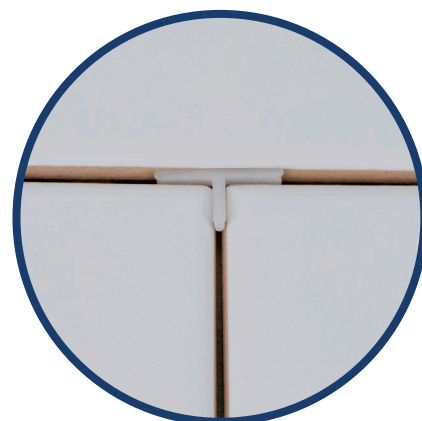

T-SHAPED FLOOR & WALL TILE SPACERS

STS2500

2mm Vitrex T-Shaped Tile Spacers maintain consistent grout joints and align tiles when installing floor or wall tiles. T Spacers are used where three tiles meet, often in offset or staggered patterns. Supplied in 500's