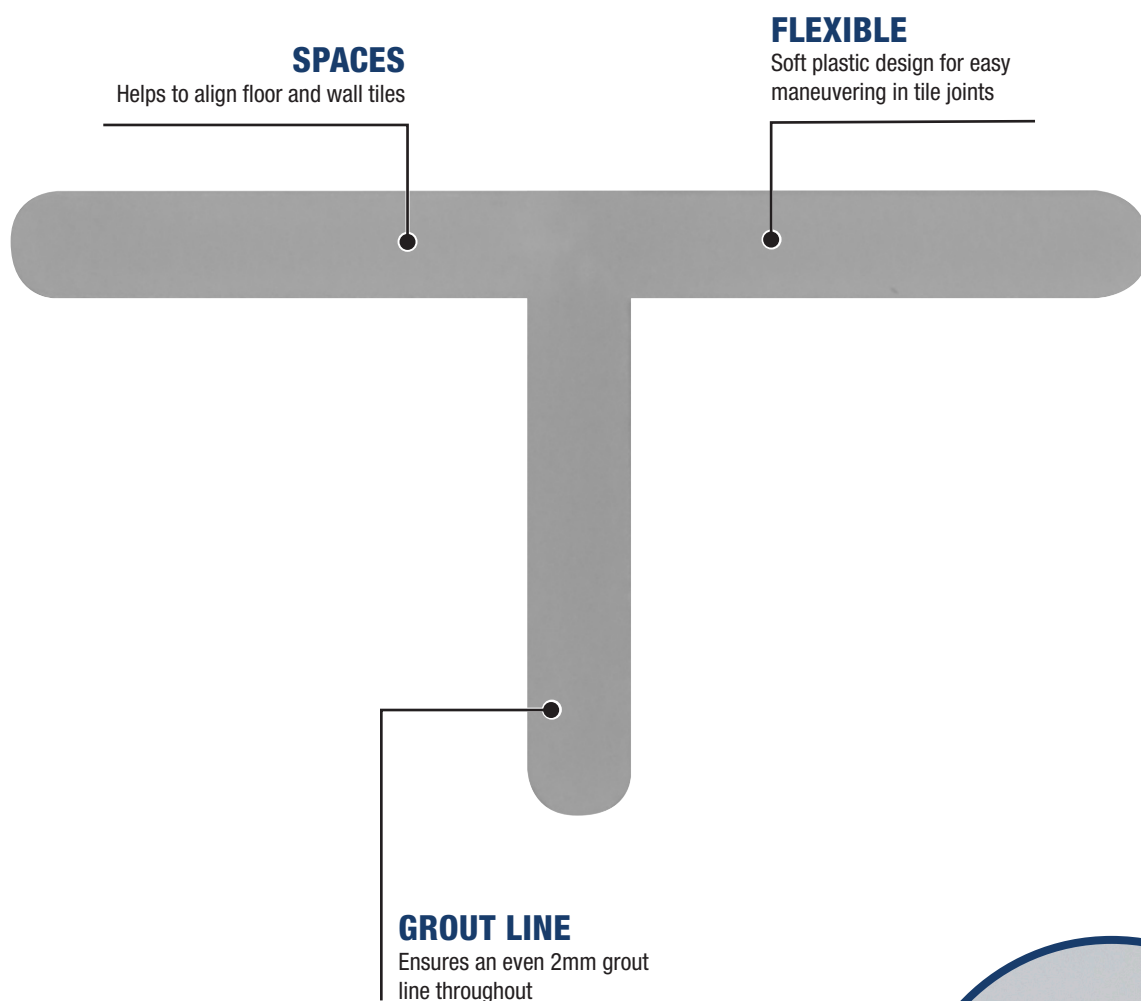

T-SHAPED FLOOR & WALL TILE SPACERS

STS2500

2mm Vitrex T-Shaped Tile Spacers maintain consistent grout joints and align tiles when installing floor or wall tiles. T Spacers are used where three tiles meet, often in offset or staggered patterns. Supplied in 500's