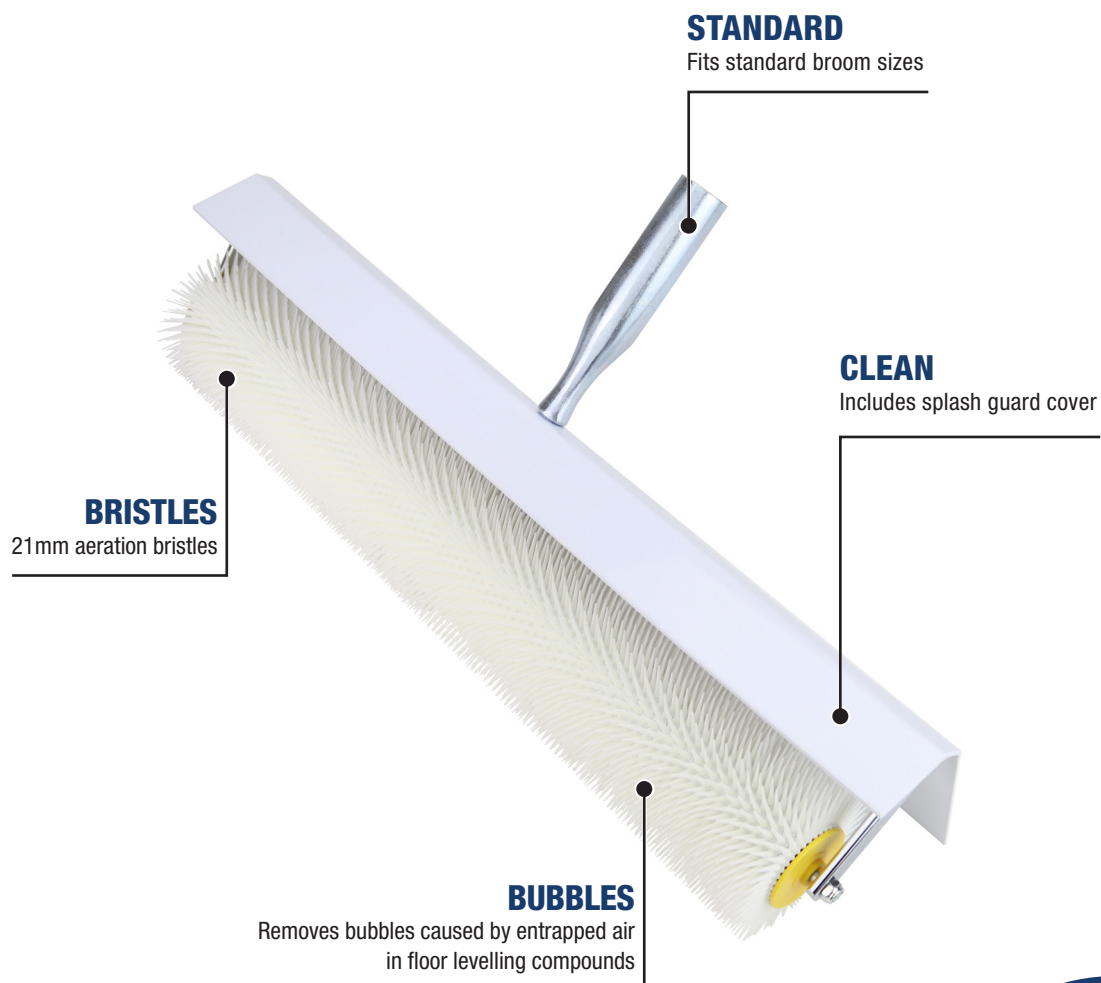

SPIKED ROLLER

SPR500

The Vitrex Spiked Roller (500mm x 21mm) is an ideal tool for subfloor preparation, as it helps to remove bubbles caused by entrapped air in floor levelling compounds. It also includes a splash guard to minimise mess.