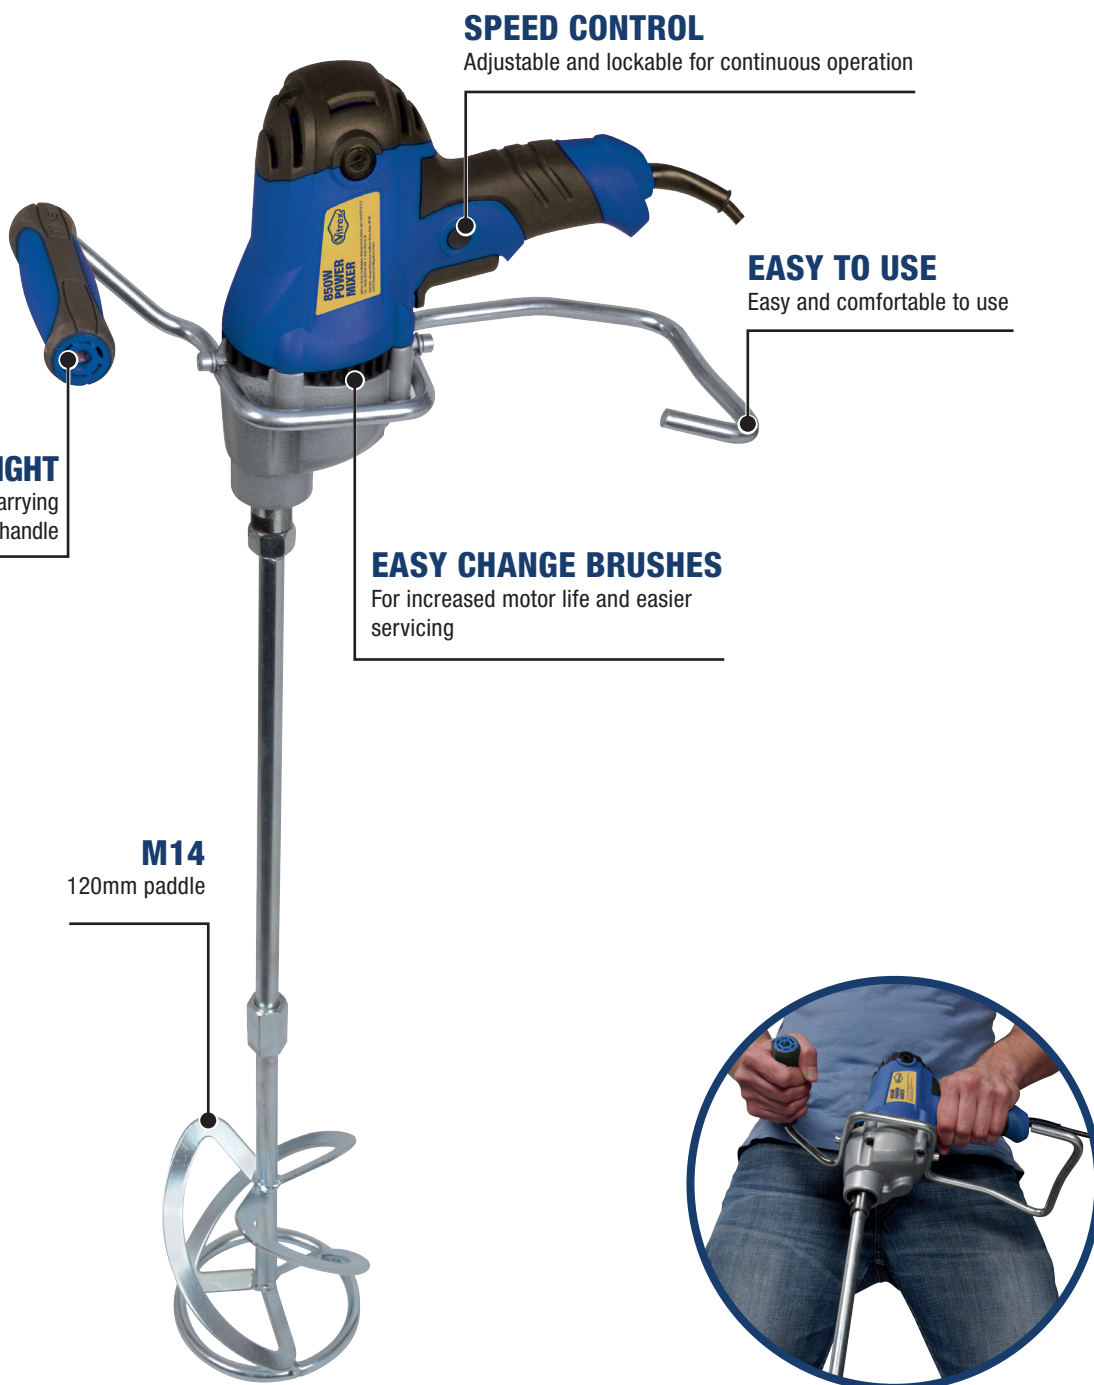

POWER MIXER 230W

MIX850

The Vitrex 850W Power Mixer is lightweight for comfortable handling and carrying. Featuring adjustable speed control and lockable speed control for continuous operation. Replacement brushes are available separately. Suitable for 120mm Paddles with M14 internal fitting. For mixing cement, plaster, grout, adhesive, paint, fillers and other mortars

SPEED CONTROL

Adjustable and lockable for continuous operation

EASY TO USE

Easy and comfortable to use

EASY CHANGE BRUSHES

For increased motor life and easier servicing

LIGHTWEIGHT

Comfortable handling and carrying with resting option on handle

M14

120mm paddle

FOR MORE INFORMATION
SCAN THE QR CODE