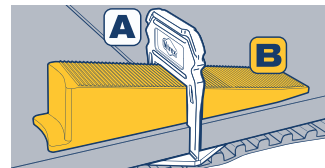

LASH PLIERS

LASHPL

The Vitrex LASH Pliers offer the ideal amount of force when tightening our Tile Leveling Wedges into the Tile Leveling Clips. These have been specially designed to make installation on large jobs faster and easier rather than doing it by hand. Compatible with both the standard LASH and LASHXL.

LEVEL & ALIGN: Automatically align the tiles, ensuring that the tile surface is level.

SPACE: Evenly spaces tiles to prevent joint variation

HOLD: Wedges hold tiles at an even height until the adhesive sets.

PERFORMANCE

Stop pins allows proper pressure for clips

COMFORTABLE

Rubberised and textured grip for long term use

EASY STORAGE

Metal clip holds the handles together when not in use

VERSATILE

Removable protective caps to accommodate different systems