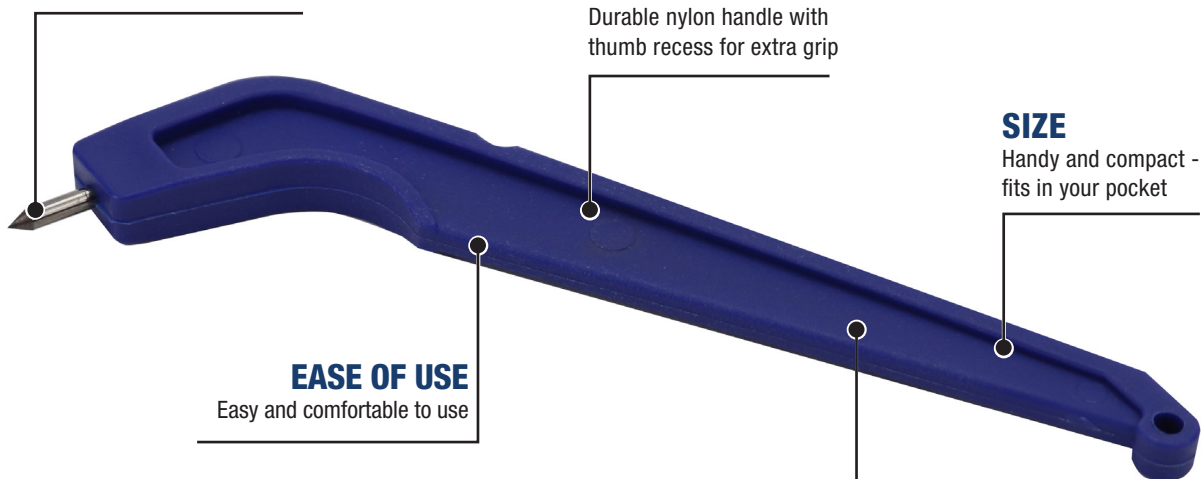

TILE SCORER

103175

The Vitrex handheld Tile Scorer is designed for scoring wall and floor tiles. It features tungsten carbide scoring tip for durable and accurate tile scoring. Durable nylon handle with thumb recess provides extra grip for comfortable use.

TIP

Tungsten carbide tip for quick and accurate scoring

HANDLE

Durable nylon handle with thumb recess for extra grip

SIZE

Handy and compact - fits in your pocket

EASE OF USE

Easy and comfortable to use

SUITABILITY

For wall and floor tiles