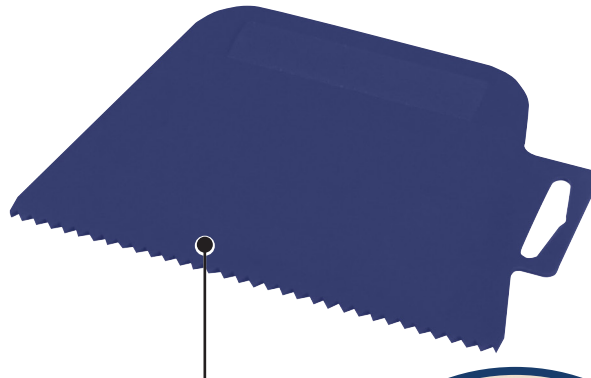

GROUT SQUEEGEE & SPREADER SET

102964

The Vitrex Tile Installation Kit contains a set of 3 tools, that will help to install tiles. Large Squeegee is a strong flexible blade with a squeegee edge for rapid grout application and a contoured handle for extra comfort. Tile Adhesive Spreader is for fast adhesive application. The 6mm square notch spreader is to be used for installing tiles on walls, and the 4mm V notch spreader is ideal for installing smaller tiles and mosaics on walls.

ADHESIVE SPREADER
6mm square notch for perfect adhesive application

V NOTCH SPREADER
4mm for installing small tiles and mosaics

FOR MORE INFORMATION
SCAN THE QR CODE