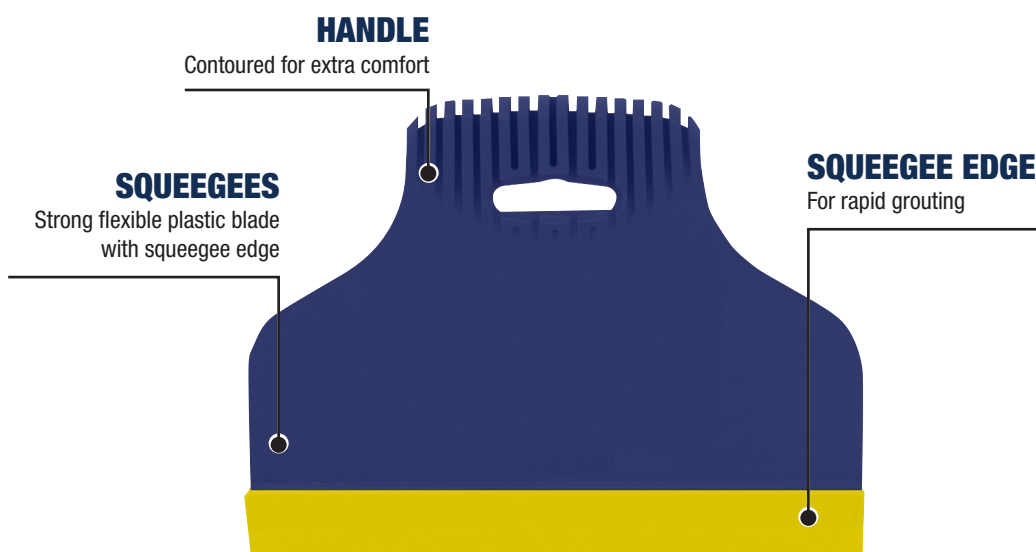

GROUT SQUEEGEE & SPREADER SET

102964

The Vitrex Tile Installation Kit contains a set of 3 tools, that will help to install tiles. Large Squeegee is a strong flexible blade with a squeegee edge for rapid grout application and a contoured handle for extra comfort. Tile Adhesive Spreader is for fast adhesive application. The 6mm square notch spreader is to be used for installing tiles on walls, and the 4mm V notch spreader is ideal for installing smaller tiles and mosaics on walls.

ADHESIVE SPREADER
6mm square notch for perfect adhesive application

V NOTCH SPREADER
4mm for installing small tiles and mosaics

FOR MORE INFORMATION
SCAN THE QR CODE