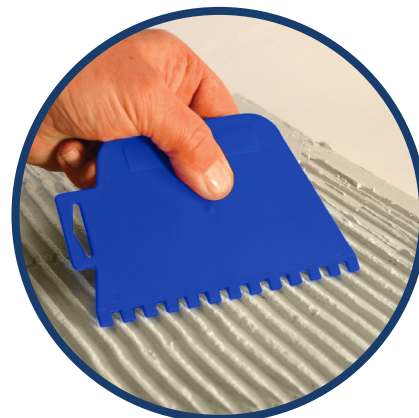

GROUT SQUEEGEE & SPREADER SET

102964

The Vitrex Tile Installation Kit contains a set of 3 tools, that will help to install tiles. Large Squeegee is a strong flexible blade with a squeegee edge for rapid grout application and a contoured handle for extra comfort. Tile Adhesive Spreader is for fast adhesive application. The 6mm square notch spreader is to be used for installing tiles on walls, and the 4mm V notch spreader is ideal for installing smaller tiles and mosaics on walls.

ADHESIVE SPREADER
6mm square notch for perfect adhesive application

V NOTCH SPREADER
4mm for installing small tiles and mosaics

FOR MORE INFORMATION
SCAN THE QR CODE