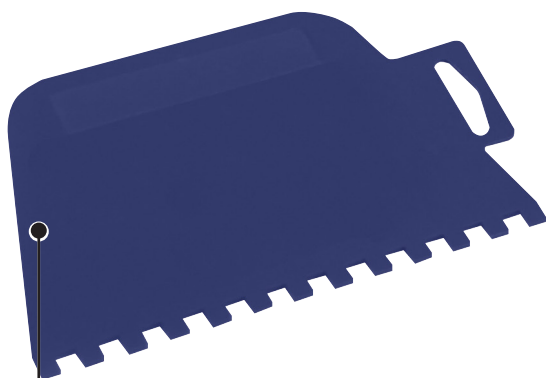

GROUT SQUEEGEE & SPREADER SET

102964

The Vitrex Tile Installation Kit contains a set of 3 tools, that will help to install tiles. Large Squeegee is a strong flexible blade with a squeegee edge for rapid grout application and a contoured handle for extra comfort. Tile Adhesive Spreader is for fast adhesive application. The 6mm square notch spreader is to be used for installing tiles on walls, and the 4mm V notch spreader is ideal for installing smaller tiles and mosaics on walls.

ADHESIVE SPREADER
6mm square notch for perfect adhesive application

V NOTCH SPREADER
4mm for installing small tiles and mosaics

FOR MORE INFORMATION
SCAN THE QR CODE