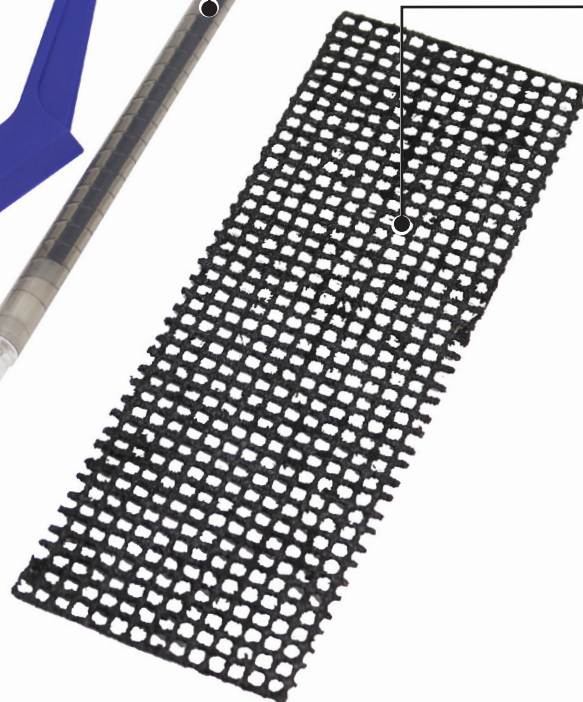

### SPREADER & SQUEEGEE

For grouting and application of adhesive

### TILE SCORER

For scoring wall and floor tiles

### TILE MARKER

For marking out tiles, glass, plastic, metal and paper

### 1.5MM TILE SPACERS

(x100) to provide even grout line throughout