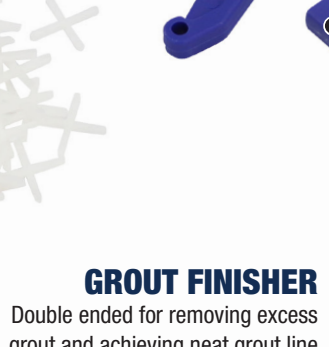

### GROUT FINISHER

Double ended for removing excess grout and achieving neat grout line

FOR MORE INFORMATION  
SCAN THE QR CODE