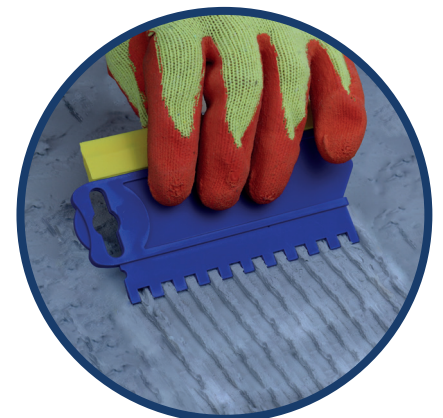

COMBINATION SPREADER AND SQUEEGEE

102277

The Vitrex Combination Spreader and Squeegee in a convenient dual purpose design with notched edge for fast adhesive application and squeegee edge for rapid and accurate grouting.