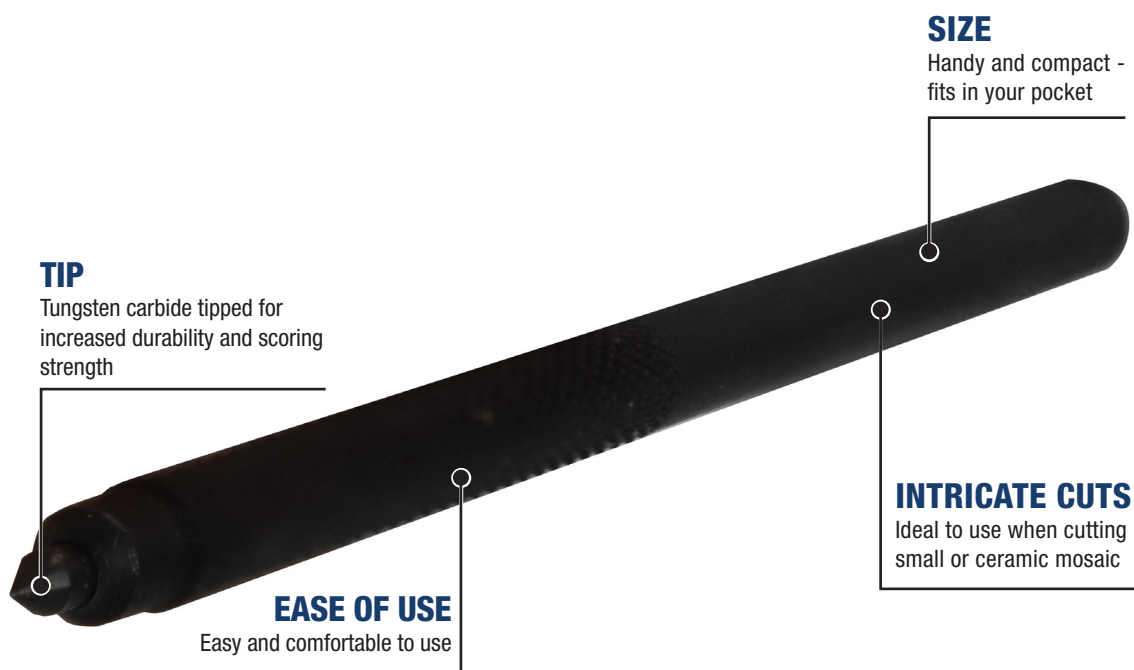

## TILE SCRIBE

### 102075

The Vitrex handheld Tile Scribe is ideal for scoring and cutting delicate ceramic tiles, glass and metal. Features a tungsten carbide tip for increased durability and scoring strength.

FOR MORE INFORMATION  
SCAN THE QR CODE