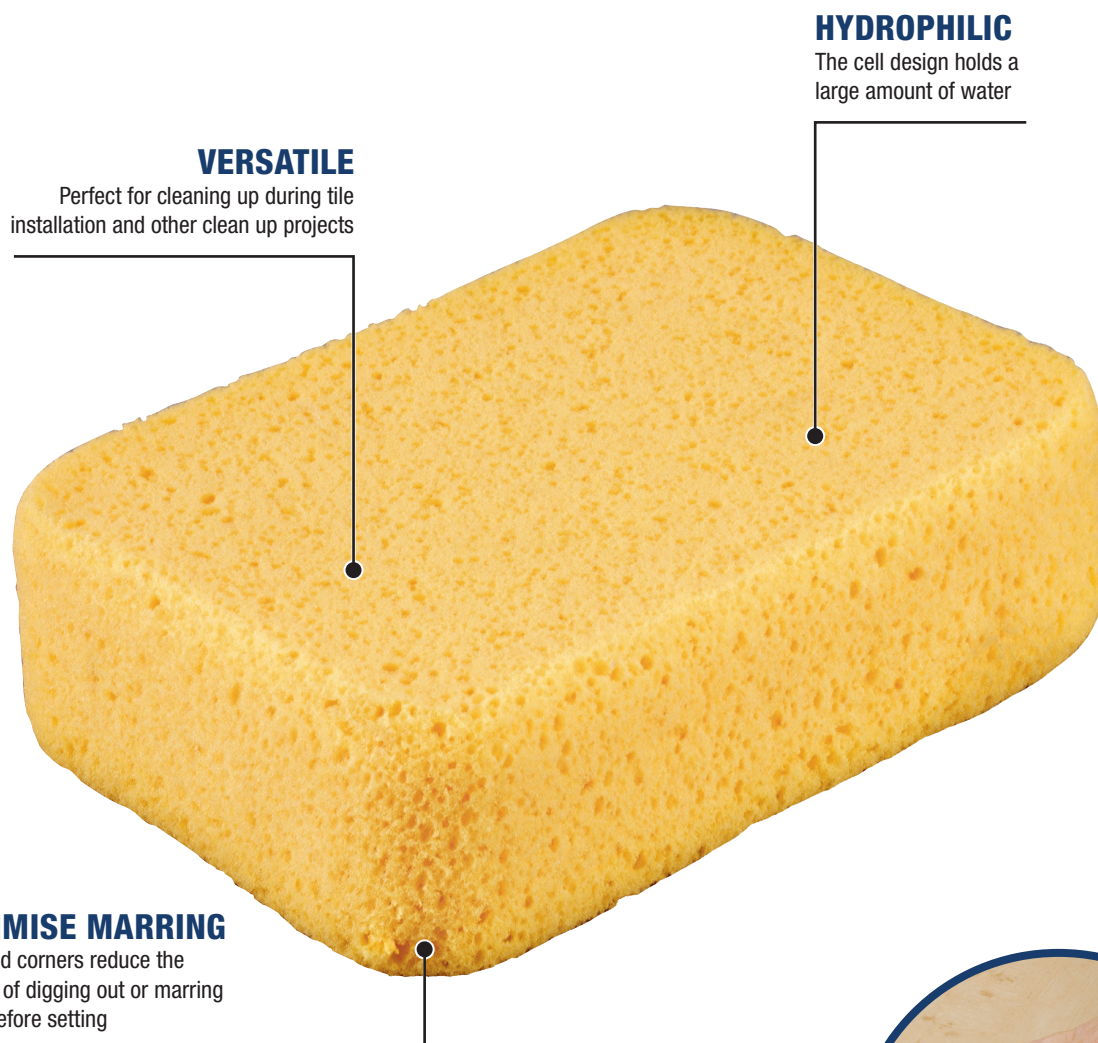

PROFESSIONAL TILING SPONGE

PTS001

Designed to clean up grout, the Vitrex Professional Tiling Sponge is ideal for a variety of general cleaning tasks. It is heavy duty and extra large, which makes it perfect for big clean-up jobs. Rounded corners help prevent digging out grout and the hydrophilic cell design gives the sponge a high water holding capacity.

VERSATILE

Perfect for cleaning up during tile installation and other clean up projects

HYDROPHILIC

The cell design holds a large amount of water

MINIMISE MARRING

Rounded corners reduce the chance of digging out or marring grout before setting