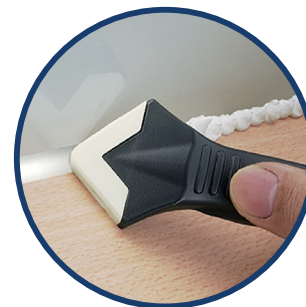

FINISHER

Multiple different profiles for setting shaping silicone