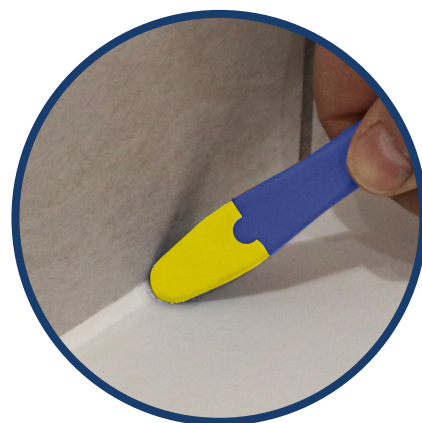

FLEXI-TIP GROUT & SEALANT SMOOTHER

102283

The Vitrex Flexi-Tip Grout and Sealant Smoother has a unique flexible tip, that helps achieve superb results on any surface, when smoothing sealants, fillers and grout. It is ideal for kitchens, bathrooms, showers, window frames, etc.

ERGONOMIC

Sculpted for the hand and ideal for corners and window frames

FLEXIBLE

Unique tip smooths sealants, fillers, grout and putty

CLEANABLE

Rinse with water

SIMPLE

Great results on any surface and with a range of materials