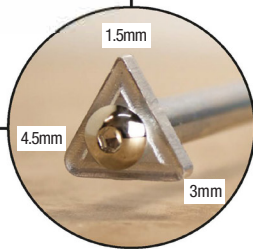

GROUT REMOVAL TOOL

GR100VT

The Vitrex Grout Removal Tool is perfect for removing grout for tile replacement. The head features 3 durable carbide tips and is easy to reverse if the tips get dull. Simply unscrew, flip the head and replace the screw.

3 DURABLE TIPS

Includes 3 durable carbide tips

ERGONOMIC

Co-moulded plastic handle with non-slip, rubber grip for comfortable repeated use

TRIPLE-SIDED HEAD

Simply flip the head to use the sharper side, extending the life of the tool