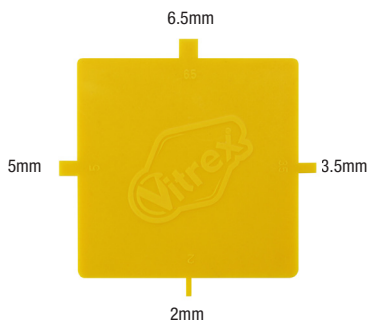

TILE ADHESIVE REMOVAL TOOL

4-in-1 Tool

ART001

During the tile fixing process, adhesive can escape into the grout joint. The patented Vitrex Adhesive Removal Tool clears any excess prior to grouting. Final clean up time will be reduced if the adhesive is removed when wet.

COMPACT

4-in-1, wide, compact tool for easy storage and portability

DURABLE

Durable plastic material will not scratch tile and is easy to clean

Easy to use with clearly marked tips for 2mm, 3.5mm, 5mm, 6.5mm